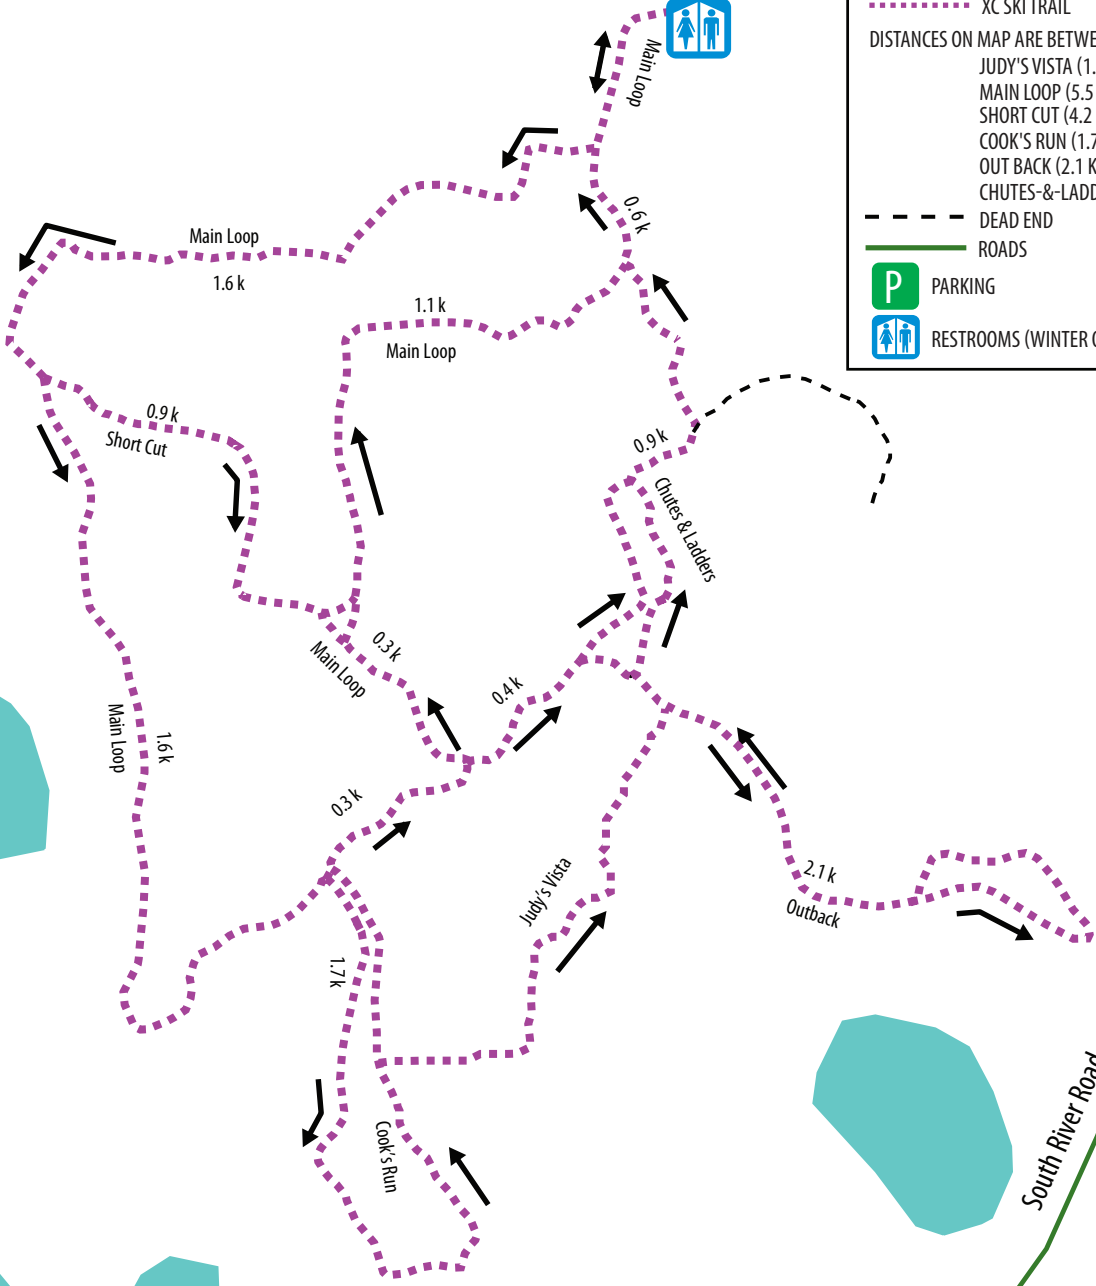

Highway 8

Golf Course Rd

To Rhinelander

Trailhead

KEY

- XC SKI TRAIL
- DISTANCES ON MAP ARE BETWEEN INTERSECTIONS
- JUDY'S VISTA (1.0 K) - SKATE/CLASSIC
- MAIN LOOP (5.5 K) - SKATE/CLASSIC
- SHORT CUT (4.2 K) - CLASSIC
- COOK'S RUN (1.7 K) - SKATE/CLASSIC
- OUT BACK (2.1 K) - SKATE
- CHUTES-&-LADDERS (0.9 K) - SKATE
- - - - - DEAD END
- ROADS
- PARKING
- RESTROOMS (WINTER ONLY)

South River Road